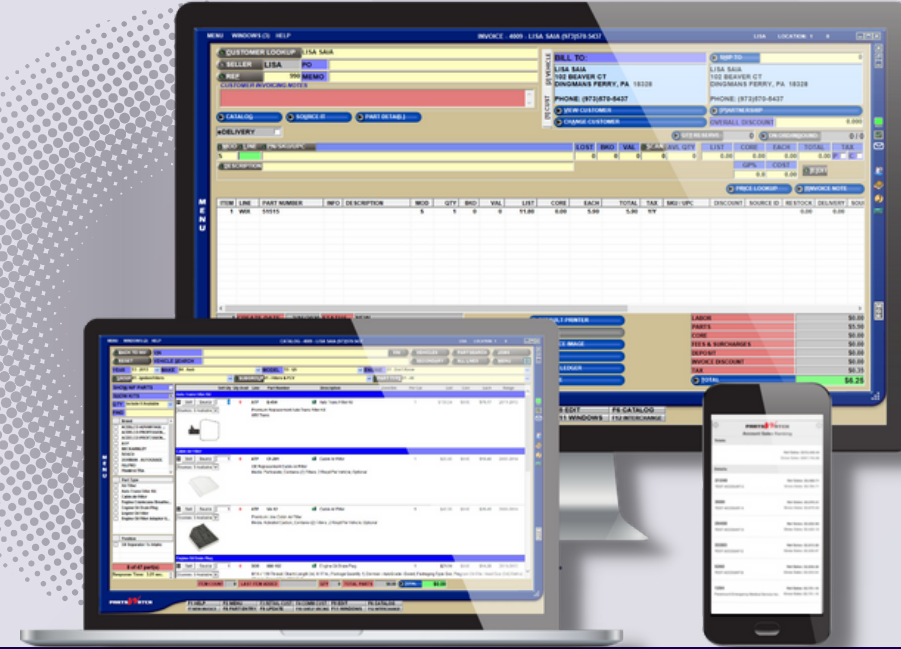

INTRODUCING YOUR ULTIMATE
CLOUD-BASED GRAPHICAL DMS SYSTEM!

All the features you'll ever need..

PARTS WATCH
SOLUTIONS

TAKE YOUR BUSINESS TO A NEW LEVEL...

Concentrate on your customers;
while we handle the heavy lifting.

Connect to your customers and suppliers in real-time while managing product inventory and increasing sales!

PartsWatch is a State-of-The-Art Windows-based data management platform for single or multi-store enterprises!

Integrated eCommerce. Natural connectivity to NexPart, ePart, eBay, BI/CRM, Amazon, EDI, etc.

Elevate customer relationships while simultaneously optimizing your business expenditure. Not just an advancement in sales but a strategic approach to cultivate customer satisfaction and enhance operational efficiency.

- **Effortless Integration:** Seamlessly transition to Partswatch Solutions without disrupting your operations.
- **Boosted Productivity:** Real-time collaboration and instate data availability for swift decision-making.
- **Tailored Experience:** Customize the system to match your business needs.
- **Expert Support:** Our team is here to ensure your success every step of the way.